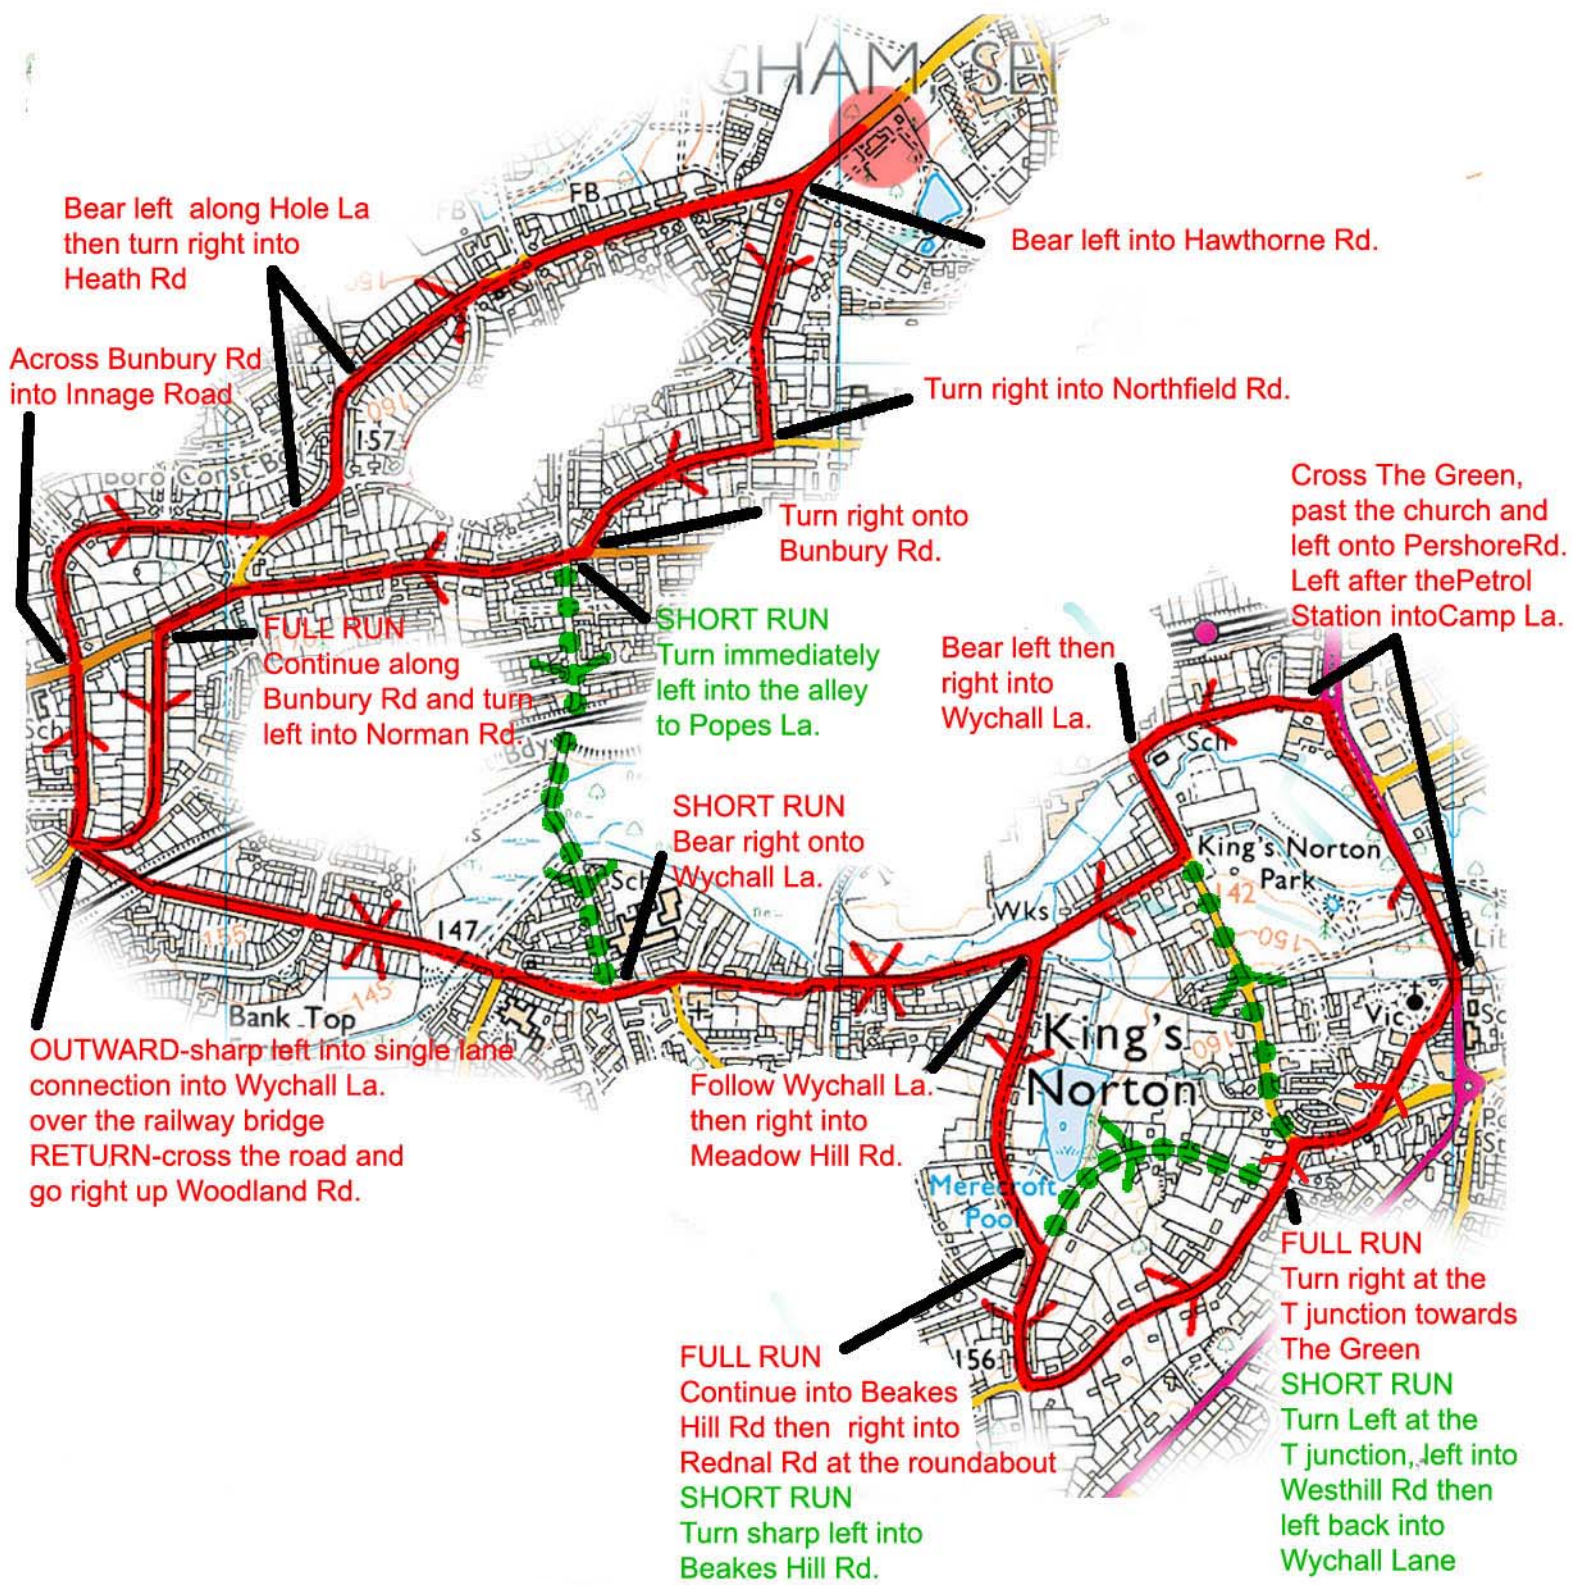

Wychall Lane

Scale
 DISTANCE = 6.5 miles (10.5 km) Ascent=127m
 SHORT ROUTE = 5.0 miles (8.0 km) Ascent=111m

Bournville Harriers