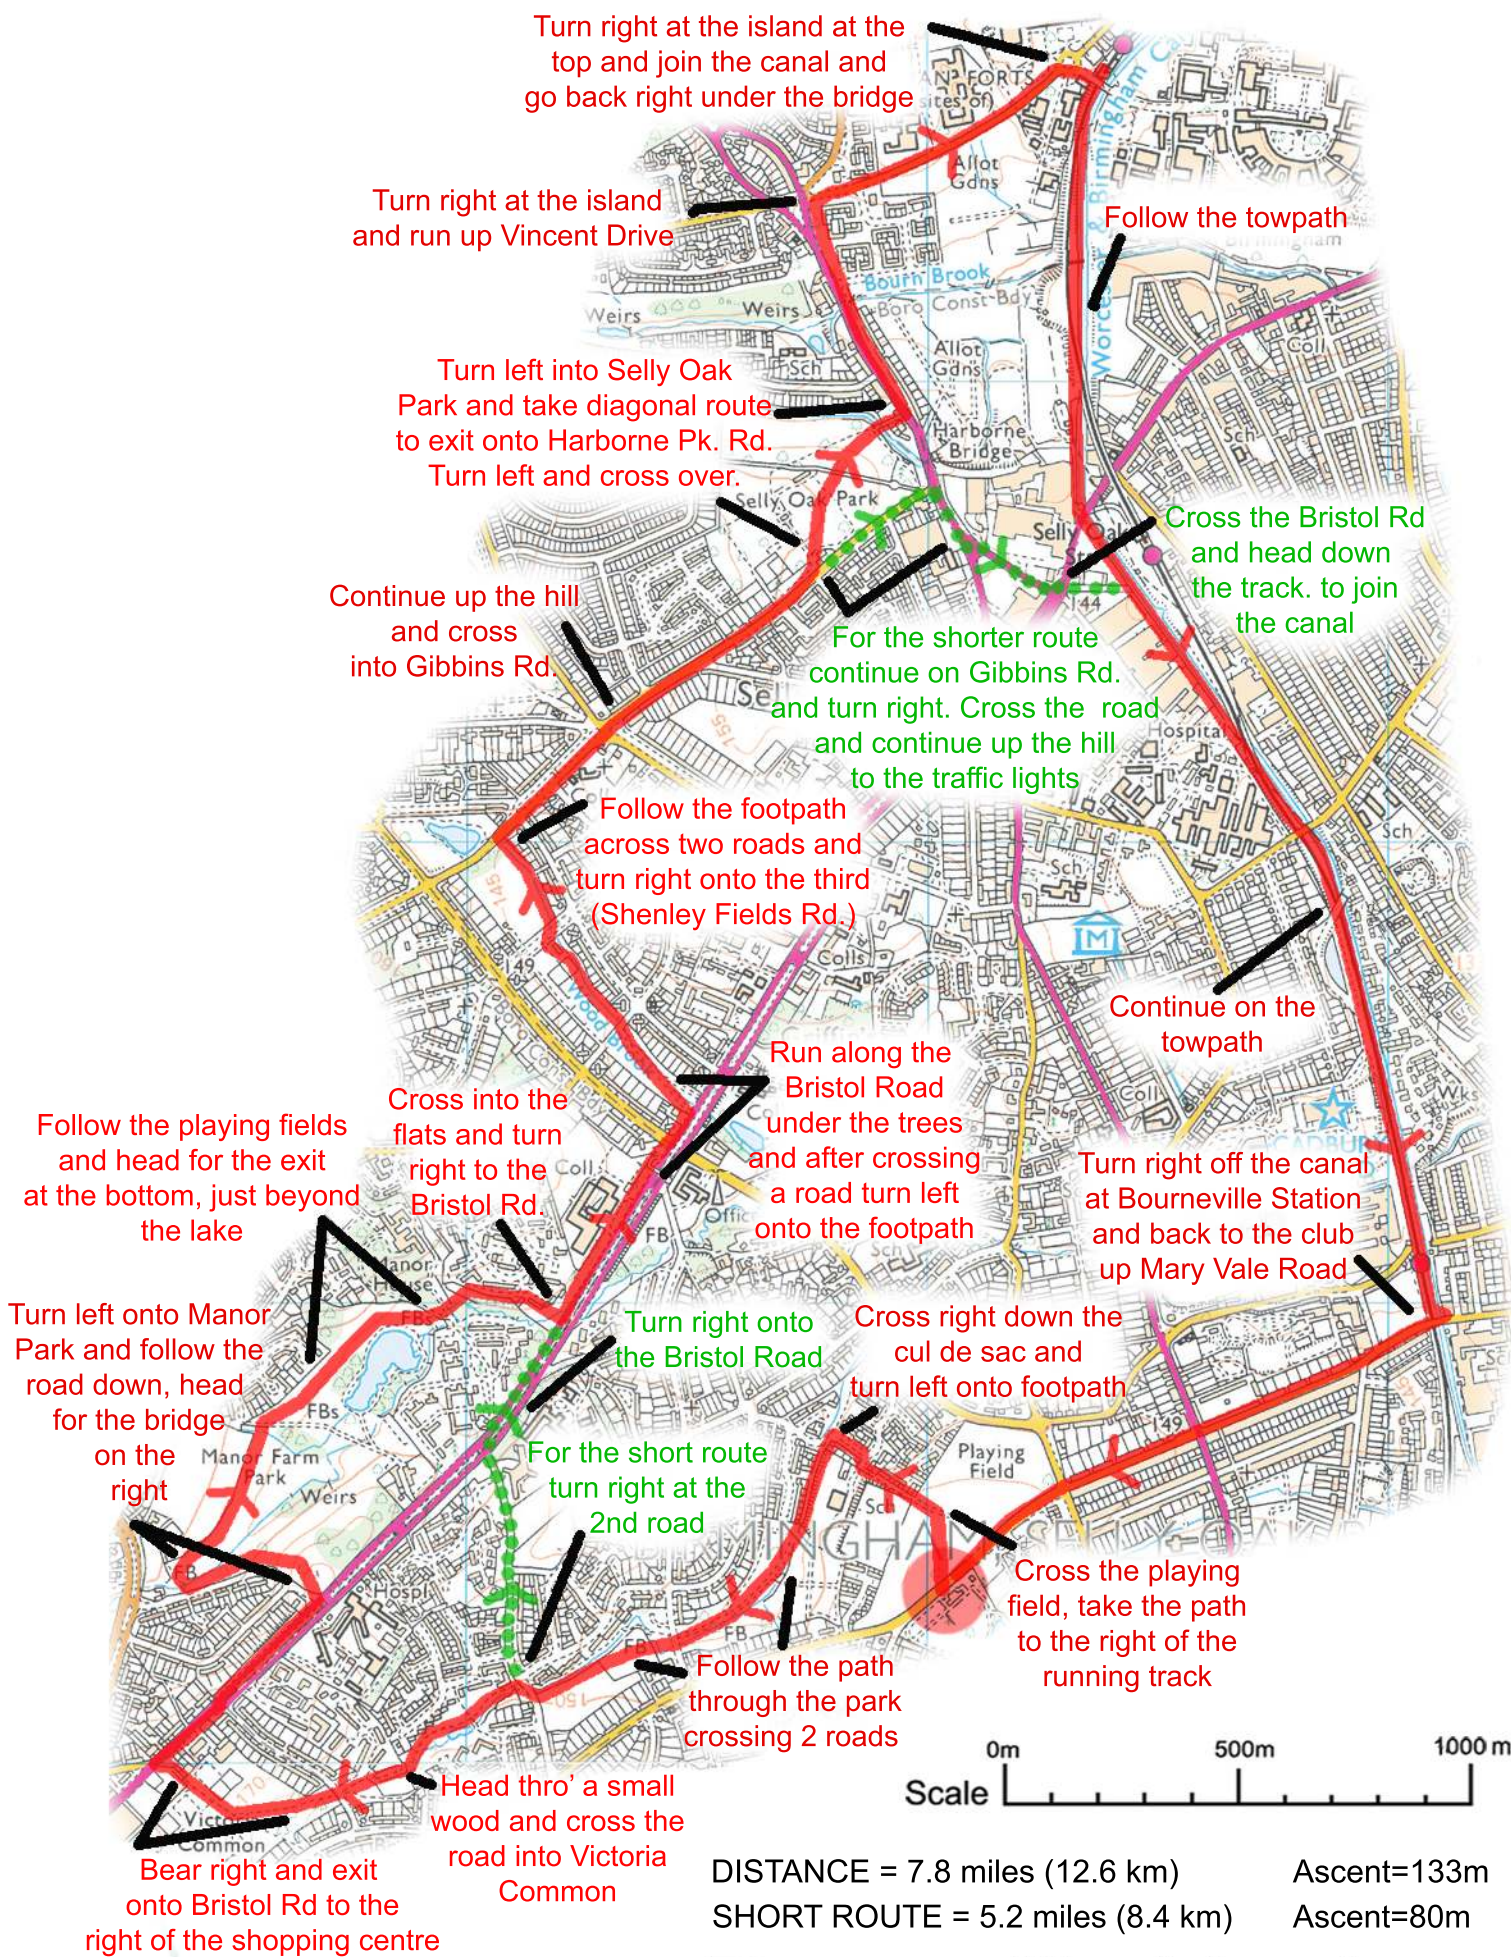

Manor Park - Uni Station - Canal

Bournville Harriers