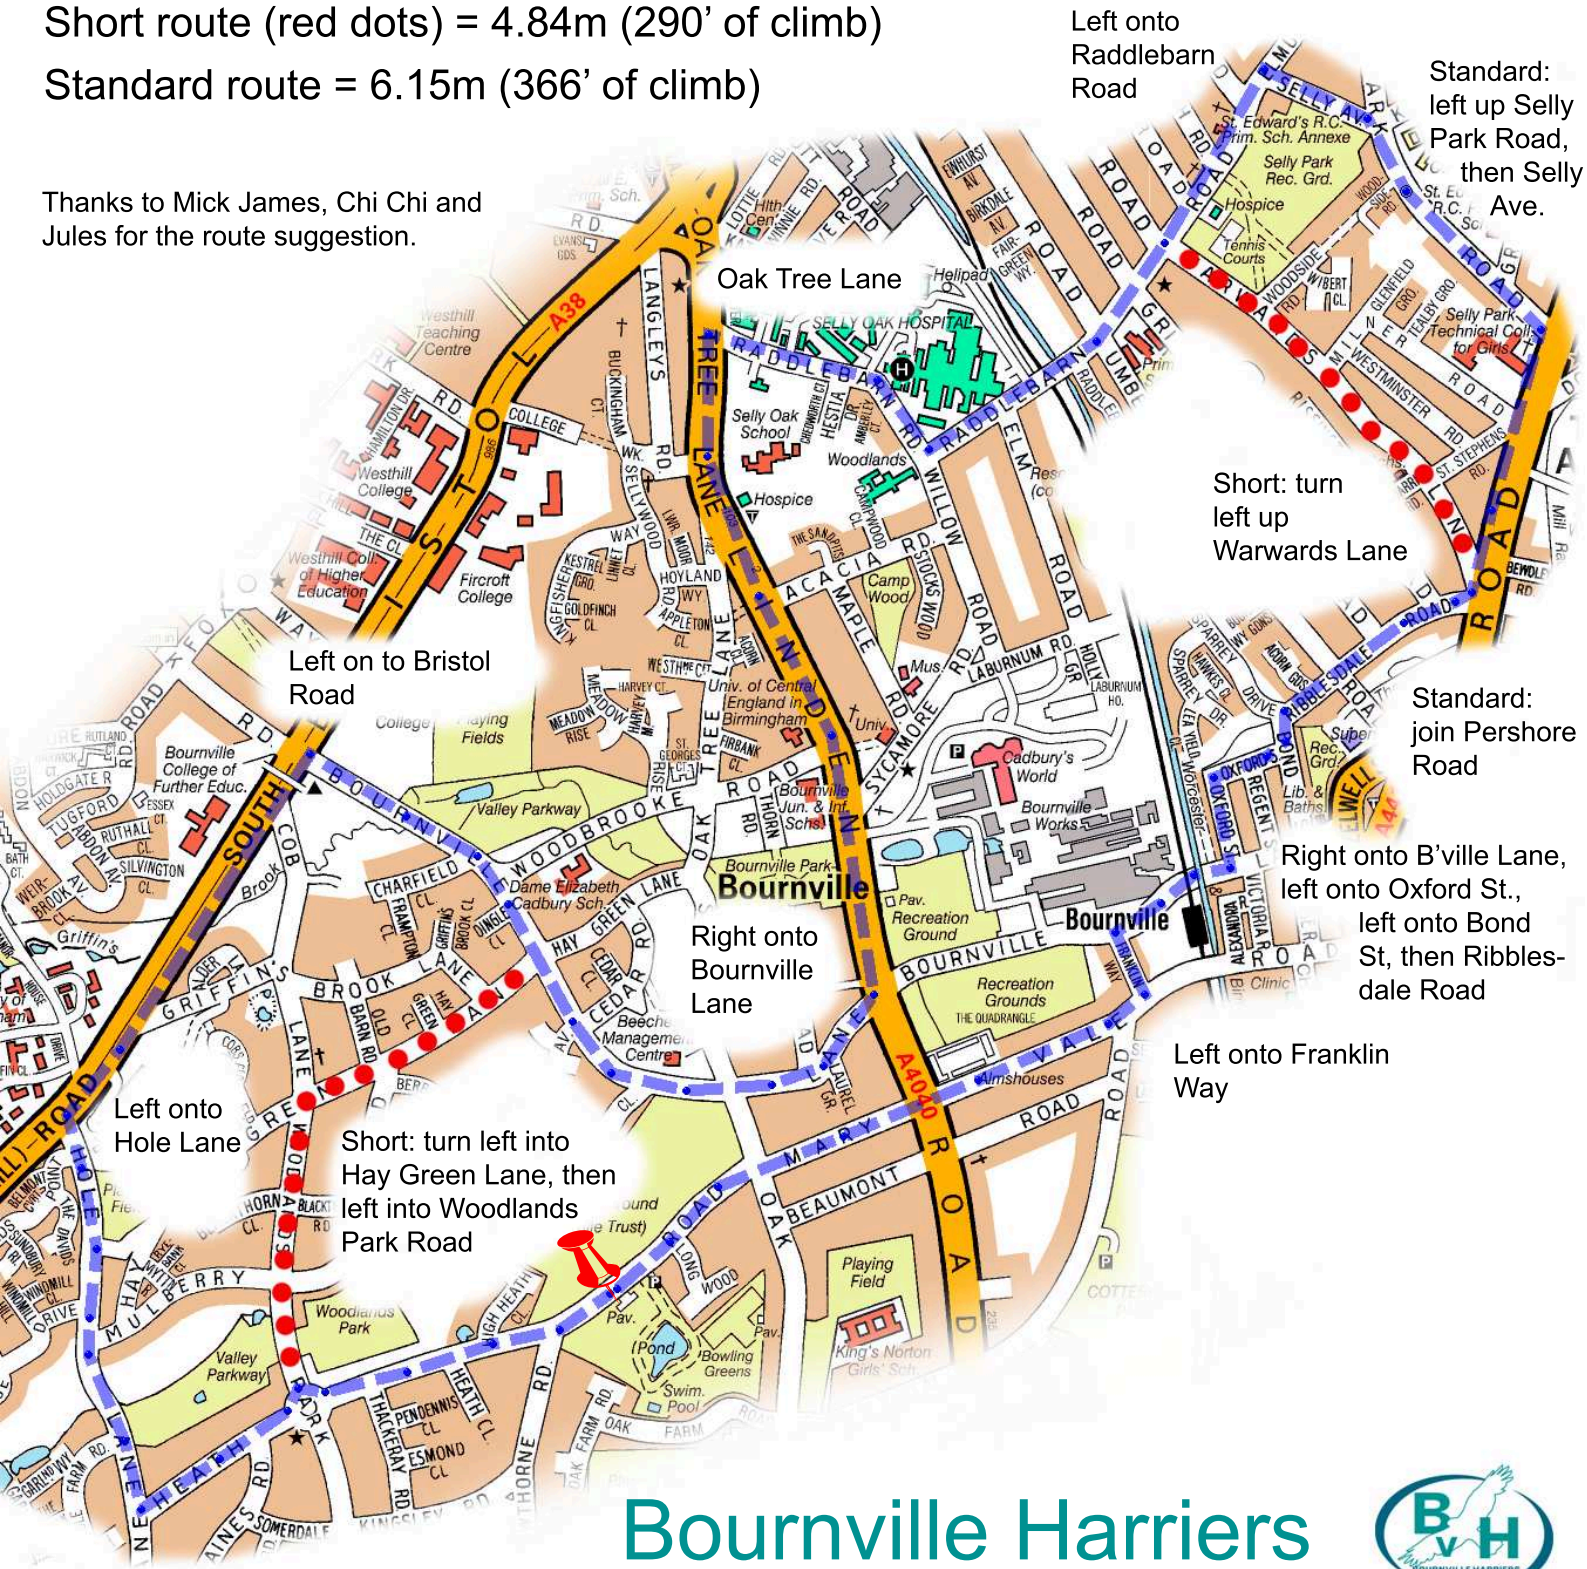

Bournville Hilly 6

Short route (red dots) = 4.84m (290' of climb)

Standard route = 6.15m (366' of climb)

Thanks to Mick James, Chi Chi and Jules for the route suggestion.

Bournville Harriers